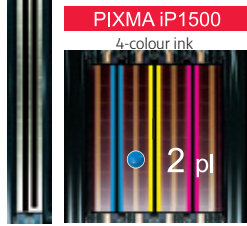

Unique FINE technology for the finest photo prints

THE INSIDE STORY

FINE: UNIQUE PRINT HEAD DESIGN

Full-photolithography
Inkjet Nozzle Engineering

Black (Pigment-based)