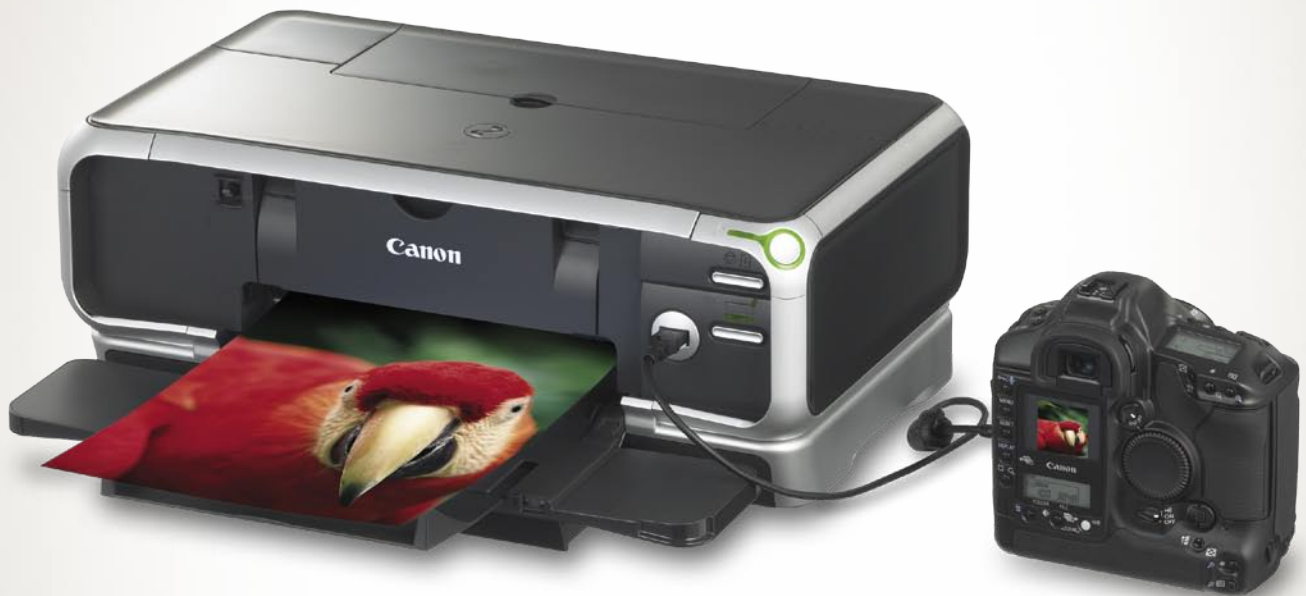

# PIXMA iP8500 Bubble Jet Printer

**Canon**

advanced simplicity®

**Superior professional quality. The definitive photo printer.**

  
**PIXMA**

# PIXMA iP8500 Bubble Jet Printer

## PIXMA – A REVOLUTION IN PRINTING

23 years ago, the Canon Bubble Jet printer redefined home and office printing. Now, Canon introduces the new generation of printers – PIXMA.

PIXMA is the direct result of Canon's expertise in print-head technology, photography and copying. It brings new standards of print quality to photographic printing. And with an inkjet print-head that's one of the world's most sophisticated, PIXMA delivers unsurpassed speed and reliability.

## BRILLIANT IMAGES. SHARPER TEXT. FASTER PRINTING

Canon's new PIXMA Bubble Jet printers are the first to feature the FINE print-head. FINE places microscopic 2 picolitre ink droplets on the page with unparalleled accuracy and consistency. These droplets are smaller than what is visible to the human eye. This level of precision creates outstanding photo quality and razor-sharp text.